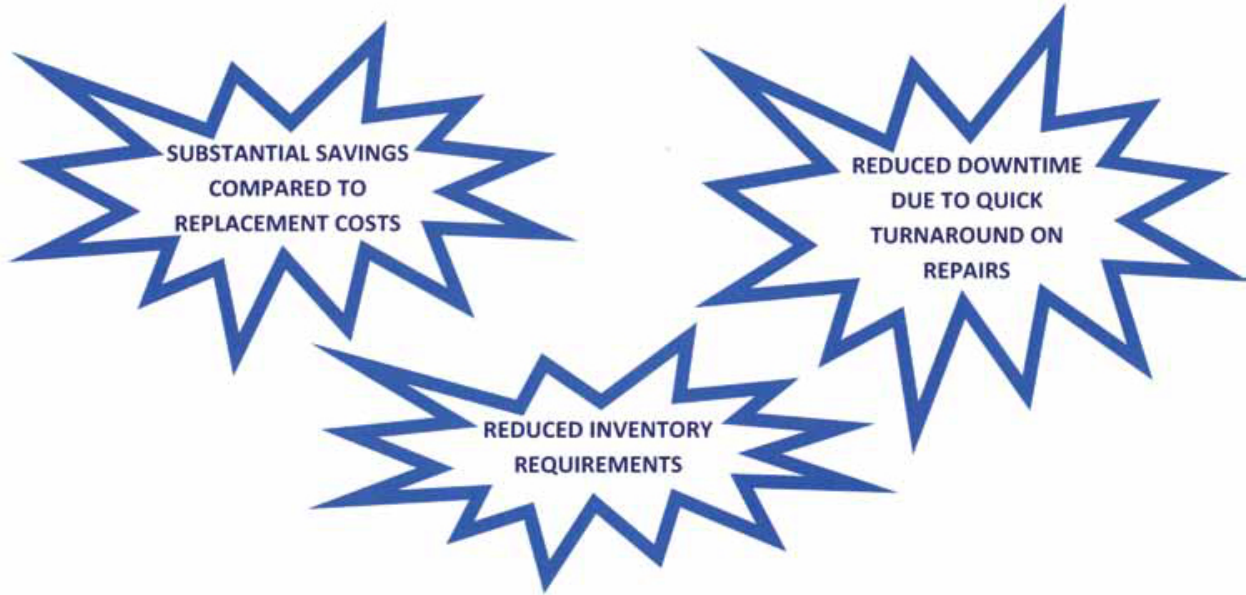

Worton's Repair Services offer customers:

BEFORE

AFTER

Typical orders include the repair of:

- *damaged male/female cap tapers**
- *damaged threads**
- *damaged contact pads**
- *water tubes and leaks**